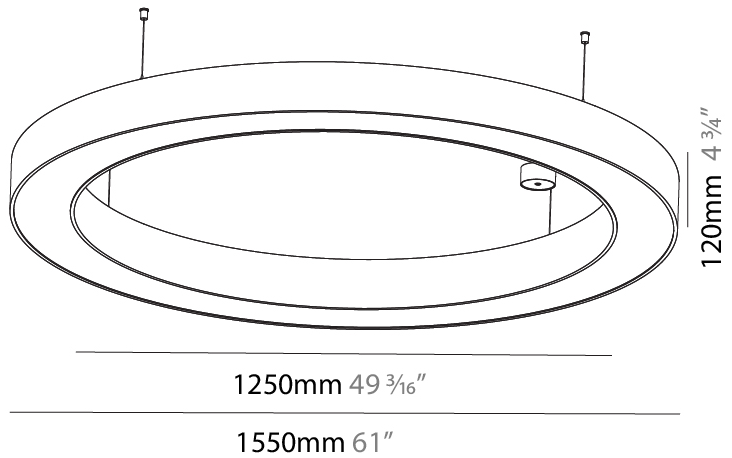

GENERAL

Series: Glorious
Subseries: Glorious
Brand: Prolight
Division: Architectural
Mounting Type: Suspension
Mounting Location: Ceiling
Subcategory: Ambient

PHYSICAL

Shape: Round
Diameter (mm): 1550
Diameter (in): 61
Height (mm): 120
Height (in): 4 3/4
Max. Overall Height (mm): 2120
Max. Overall Height (in): 83 7/16
Light Distribution: Direct / Indirect
Weight (kg): 16.737
Weight (lbs): 36.90
Diffuser: PMMA - Opal or Micro-Prism
Fixture Finish: SSR / BKV / CWI / CRY / HAB / UFT / ITA / RUA / FTG / MYG / LOD / PUS / FRO / FUP / KIA / POP / BLS / SPG / MEY / GOH / GUM / CHC / COM / ABZ / JAG / OBR / MOS / ROR
Fixture Material: Aluminum

ELECTRICAL

Lamp Type: LED (Zhaga Standard)
Input Wattage (W): 110
Total Output Wattage (W): 88 / 70.4 (3500K)
Dimming: Non-Dimming / Phase Dimming (120Vac only) / 0-10V Dimming
Driver Included: Yes
Driver Location: Integrated
Driver Type: Constant Current - 120 / 277Vac
Driver Class: Class 2
Input Voltage (V): 120 - 277
Constant Current (MA): 350 / 700/800 (3500K)

LED

Color Temperature (°K): 3000 / 3500 / 4000
Max. Delivered Lumen (lm): 6920 / 7164 / 7310 Direct / 4530 / 4938 / 4790 Indirect
CRI: >80 CRI
Efficiency (%): 68
Lamp Life (hrs): 50000

OPTICAL

RATINGS AND CERTIFICATIONS

Certified By: Certified for North American Standards
IP rating: IP20